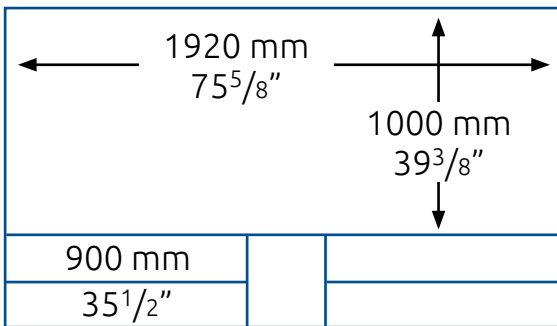

Dimensions

Assembled Equipment Dimensions

Height	903 mm (35 5/8")
Length	1453 mm (57 1/4")
Width	644 mm (25 3/8")

Clearance Dimensions

Required Clearances

This diagram (left) shows typical clearances required on turnback stairways. Dimensions vary slightly with stairway width and operator experience.